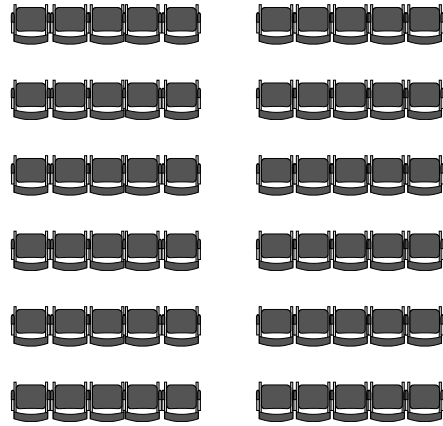

Conference

Crescent Rounds

Hollow Square

Rounds of 6 or 8

Classroom

Theater

U Shape

World Cafe